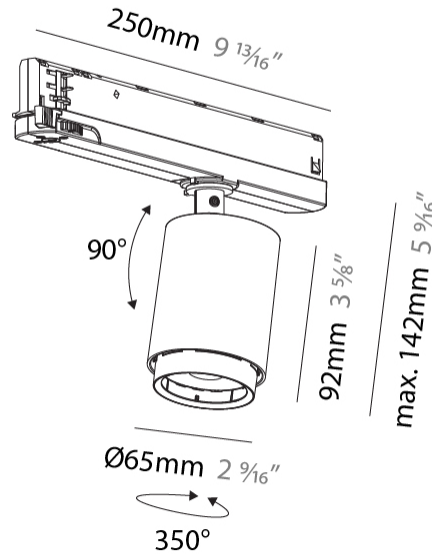

GENERAL

Series: Centriq
Subseries: Centriq In Flex
Brand: Prolicht
Division: Architectural
Mounting Type: Track
Subcategory: Spots

PHYSICAL

Shape: Cylinder
Diameter (mm): 65
Diameter (in): 2 9/16
Length (mm): 250
Length (in): 9 13/16
Height (mm): 142
Height (in): 5 9/16
Light Distribution: Adjustable / Direct
Weight (kg): 0.62

Fixture Finish: SSR / BKV / CWI / CRY / HAB / UFT / ITA / RUA / FTG / MYG / LOD / PUS / FRO / FUP / KIA / POP / BLS / SPG / MEY / GOH / GUM / CHC / COM / ABZ / JAG / OBR / MOS / ROR

Holder Finish: WHI / BLK

Accent Finish: SSR / BKV / CWI / CRY / HAB / LAG / UFT / ITA / RUA / RUR / MIC / FTG / MYG / TWT / LOD / PUS / FRO / FUP / KIA / POP / BLS / SPG / MEY / GOH / GUM / CHC / COM / ABZ / JAG

Fixture Material: Aluminum

ELECTRICAL

Lamp Type: LED (Zhaga Standard)
Input Wattage (W): 20
Total Output Wattage (W): 18.1
Dimming: Non-Dimmable / 0-10V Dimming
Driver Included: Yes
Driver Location: Integrated
Driver Type: Constant Current - 120Vac
Driver Class: Class 2
Input Voltage (V): 120

LED

Number of LEDs: 1
Color Temperature (°K): 2700 / 3000 / 3500 / 4000
Max. Delivered Lumen (lm): 1207 / 1300 / 1376 / 1380
Nominal Lumen (lm): 1672 / 1800 / 1905 / 1910
CRI: >90 CRI
Lamp Life (hrs): 50000

OPTICAL

Reflector°: Adjustable 14 - 44
Adjustability: Rotational 360°; Tilt 90° (±45°)

RATINGS AND CERTIFICATIONS

Certified By: Certified for North American Standards
IP rating: IP20